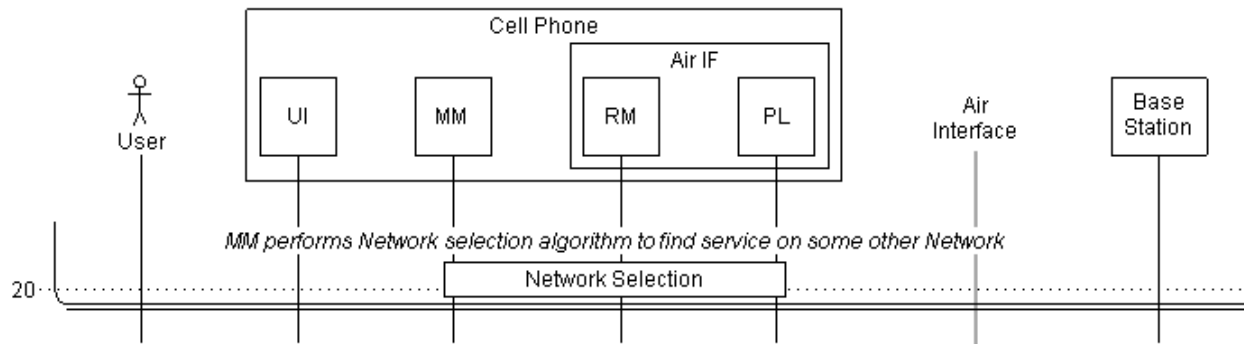

Acquire Service Basic (Powerup)

A basic scenario in which the cell phone attempts to acquire service after power up

Acquire Service Basic (Powerup)

6	MM selects the network in which to attempt to acquire service
12	RM will be in the Idle state camped on the available cell
15	UI displays service information to the user
16	Cell Phone enters Idle state
19	RM will be in the no service state since no available cell was found