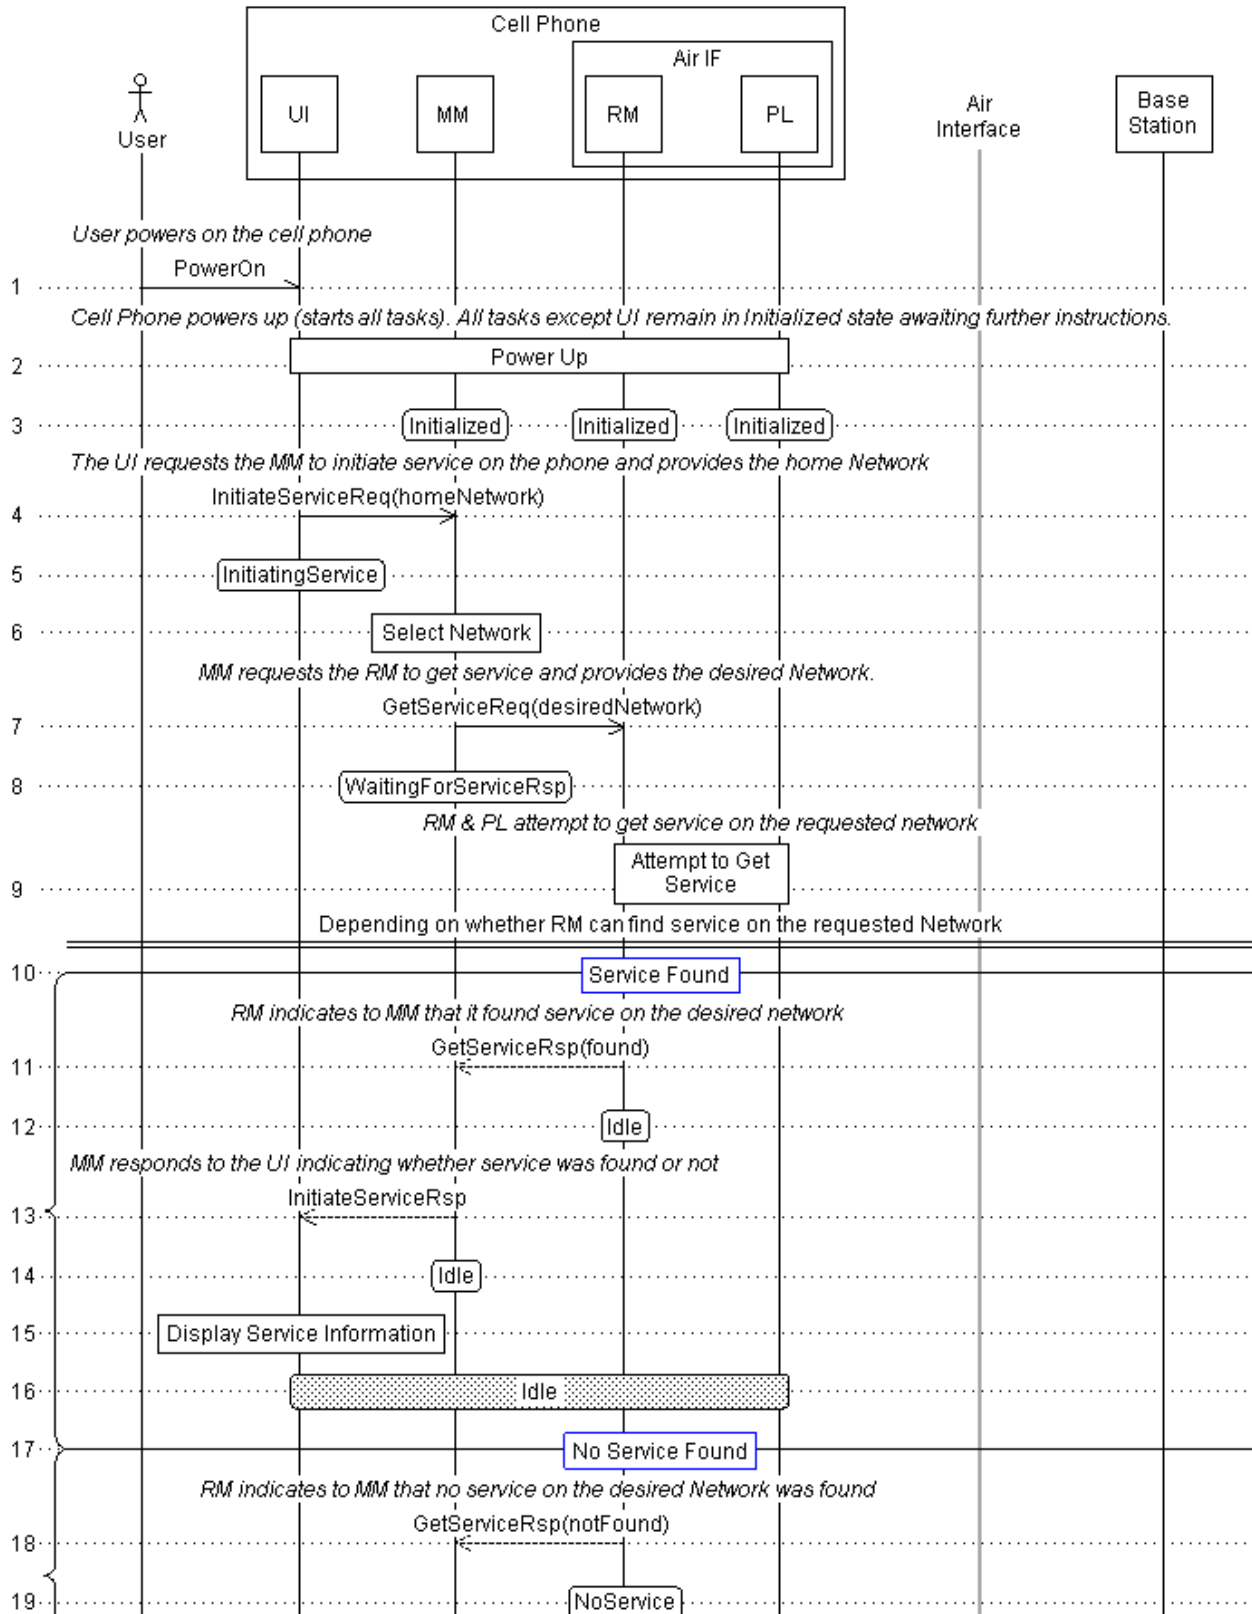

Acquire Service Basic (Powerup)

A basic scenario in which the cell phone attempts to acquire service after power up

Acquire Service Basic (Powerup)

6	MM selects the network in which to attempt to acquire service
12	RM will be in the Idle state camped on the available cell
15	UI displays service information to the user
16	Cell Phone enters Idle state
19	RM will be in the no service state since no available cell was found